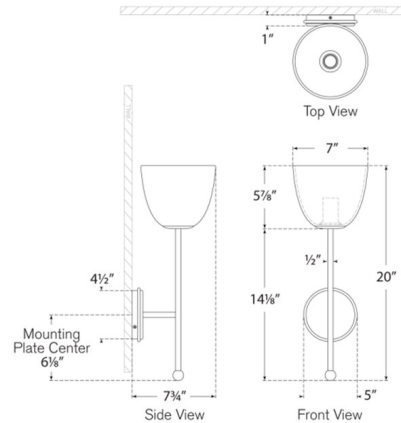

Lightology

lightology.com
866-954-4489
04-27-26

Project: _____
 Company: _____
 Location: _____ Fixture Type: _____
 SPEC #: **VCG1382119**
 Approved On: _____ Approved By: _____

Brisa Torch Wall Sconce

By Visual Comfort Signature

Description

The Brisa Torch Wall Sconce adds classic beauty to your interior space. The smooth, torch stem is accented with a glass orb at the end, and holds bell shaped Strie glass that casts warm shadows of light across your room.

Shown in hand-rubbed antique brass / white strie

Specifications

COLOR	White Strie
BODY FINISH	Hand-Rubbed Antique Brass
WATTAGE	5.5W
DIMMER	Standard 120V
DIMENSIONS	7"W x 20"H x 7.75"D
BULB NOT INCLUDED	1 x G16.5/Candelabra (E12)/5.5W/120V LED