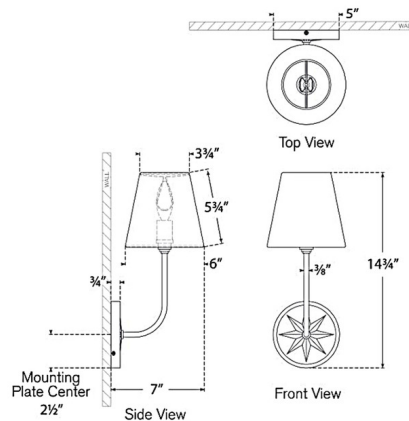

By Visual Comfort Signature

Description

The Polaris Wall Sconce brings a simple beauty to your interior space. The decorative back plate, and curved arm holds a tapered linen shade that casts warm shadows of light across your room.

Shown in bronze / linen

Specifications

COLOR	Linen
BODY FINISH	Bronze
WATTAGE	6.5W
DIMMER	Standard 120V
DIMENSIONS	6"W x 14.75"H x 7"D
BULB NOT INCLUDED	1 x B11/Candelabra (E12)/6.5W/120V LED

CLICK TO VIEW PRODUCT