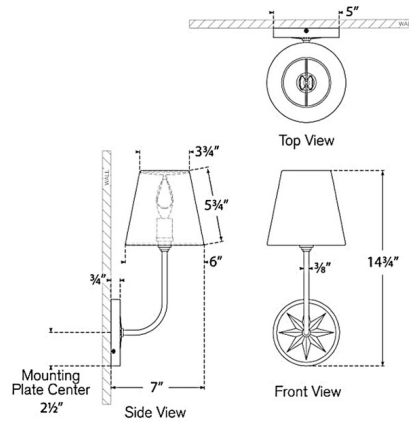

### Description

The Polaris Wall Sconce brings a simple beauty to your interior space. The decorative back plate, and curved arm holds a tapered linen shade that casts warm shadows of light across your room.

### Specifications

COLOR	..... Linen
BODY FINISH	..... Bronze
WATTAGE	..... 6.5W
DIMMER	..... Standard 120V
DIMENSIONS	..... 6"W x 14.75"H x 7"D
BULB NOT INCLUDED	..... 1 x B11/Candelabra (E12)/6.5W/120V LED