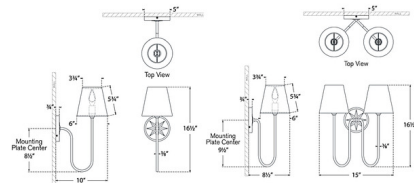

By Visual Comfort Signature

Description

The Polaris Curve Wall Sconce brings a simple beauty to your interior space. The decorative back plate, and deeply curved arms hold tapered linen shades that casts warm shadows of light across your room.

Shown in antique burnished brass / linen

Specifications

COLOR Linen
 BODY FINISH Antique Burnished Brass
 WATTAGE 6.5W
 DIMMER Standard 120V
 DIMENSIONS 6"W x 16.5"H x 10"D
 BULB NOT INCLUDED 1 x B11/Candelabra (E12)/6.5W/120V LED