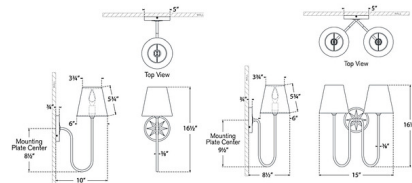

Description

The Polaris Curve Wall Sconce brings a simple beauty to your interior space. The decorative back plate, and deeply curved arms hold tapered linen shades that casts warm shadows of light across your room.

Shown in antique burnished brass / linen

Specifications

COLOR Linen
BODY FINISH Antique Burnished Brass
WATTAGE 6.5W
DIMMER Standard 120V
DIMENSIONS 6"W x 16.5"H x 10"D
BULB NOT INCLUDED 1 x B11/Candelabra (E12)/6.5W/120V LED