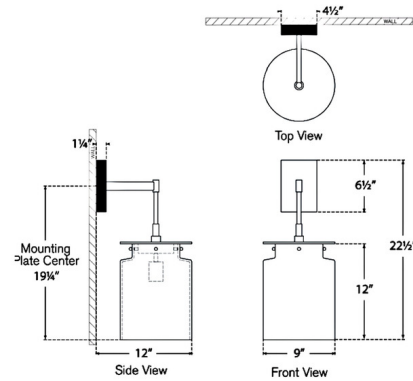

By Visual Comfort Signature

Description

The Elias Wall Sconce adds an industrial vibe to your interior space. The smooth jar shaped diffuser is capped by a steel plate and decorative knobs, and casts warm shadows of light across your room.

Shown in polished nickel / clear

Specifications

COLOR Clear
BODY FINISH Polished Nickel
WATTAGE 15W
DIMMER Standard 120V
DIMENSIONS 9"W x 22.5"H x 12"D
BULB NOT INCLUDED 1 x A19/Medium (E26)/15W/120V LED