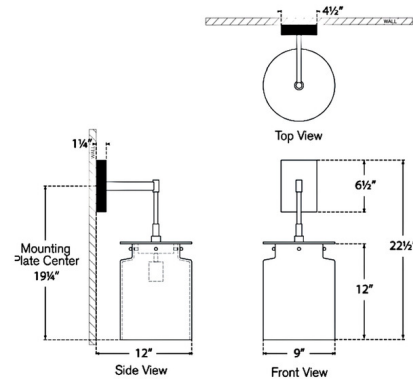

### Specifications

COLOR . . . . . Clear  
 BODY FINISH . . . . . Polished Nickel  
 WATTAGE . . . . . 15W  
 DIMMER . . . . . Standard 120V  
 DIMENSIONS . . . . . 9"W x 22.5"H x 12"D  
 BULB NOT INCLUDED . . . . . 1 x A19/Medium (E26)/15W/120V LED