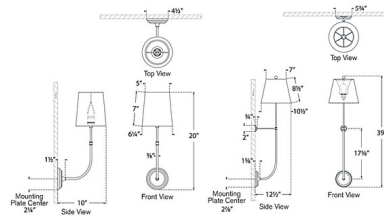

By Visual Comfort Signature

Description

The Wyatt Wall Sconce brings a classic simplicity to your interior space. The slim stem, with a decorative accent in the center, is topped with a tapered linen shade that casts warm shadows of light across your room. Note: 39 inch size has an additional and stem and wall plate for stability.

Shown in bronze / linen

Specifications

COLOR Linen
BODY FINISH Bronze
WATTAGE 6.5W
DIMMER Standard 120V
DIMENSIONS 6.25"W x 20"H x 10"D
BULB NOT INCLUDED 1 x B10/Candelabra (E12)/6.5W/120V LED

CLICK TO VIEW PRODUCT