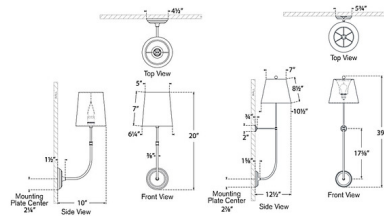

Description

The Wyatt Wall Sconce brings a classic simplicity to your interior space. The slim stem, with a decorative accent in the center, is topped with a tapered linen shade that casts warm shadows of light across your room. Note: 39 inch size has an additional and stem and wall plate for stability.

Shown in bronze / linen

Specifications

COLOR	Linen
BODY FINISH	Bronze
WATTAGE	6.5W
DIMMER	Standard 120V
DIMENSIONS	6.25"W x 20"H x 10"D
BULB NOT INCLUDED	1 x B10/Candelabra (E12)/6.5W/120V LED

CLICK TO VIEW PRODUCT