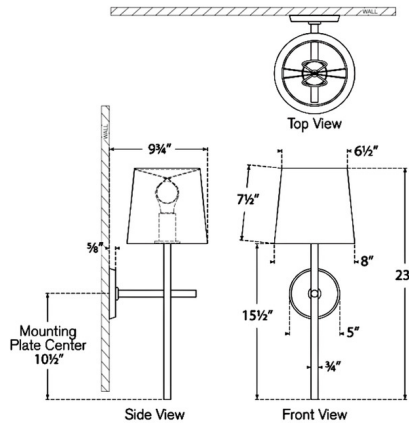

Description

The Collette Tail Wall Sconce brings a relaxed beauty to your interior space. The streamlined, decorative tail frame is complemented by a tapered linen shade that cast warm light across your room.

Specifications

COLOR Linen
BODY FINISH Polished Nickel
WATTAGE 15W
DIMMER Standard 120V
DIMENSIONS 8"W x 23"H x 9.75"D
BULB NOT INCLUDED 1 x A19/Medium (E26)/15W/120V LED

Shown in polished nickel / linen