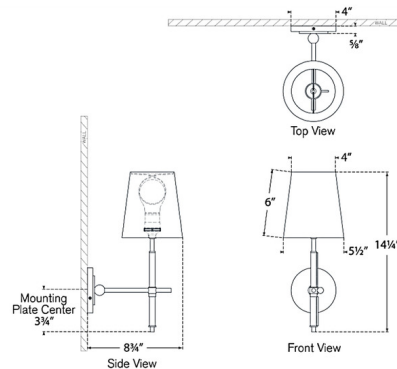

Shown in polished nickel / natural leather

Specifications

COLOR	N/A
BODY FINISH	Polished Nickel / Natural Leather
WATTAGE	15W
DIMMER	Standard 120V
DIMENSIONS	5.5"W x 14.5"H x 8.75"D
BULB NOT INCLUDED	1 x A19/Medium (E26)/15W/120V LED