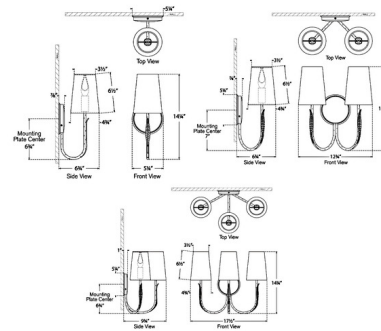

Shown in aged iron / linen

Specifications

COLOR Linen
BODY FINISH Aged Iron
WATTAGE 6.5W
DIMMER Standard 120V
DIMENSIONS 5.25"W x 14.25"H x 6.75"D
BULB NOT INCLUDED 1 x B11/Candelabra (E12)/6.5W/120V LED