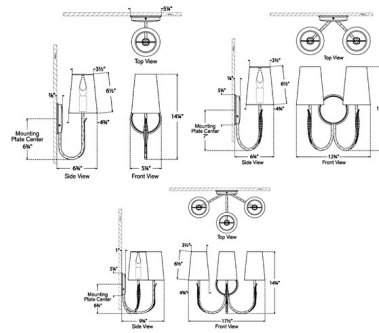

### Specifications

COLOR . . . . . Linen  
 BODY FINISH . . . . . Aged Iron  
 WATTAGE . . . . . 6.5W  
 DIMMER . . . . . Standard 120V  
 DIMENSIONS . . . . . 5.25"W x 14.25"H x 6.75"D  
 BULB NOT INCLUDED . . . . . 1 x B11/Candelabra (E12)/6.5W/120V LED