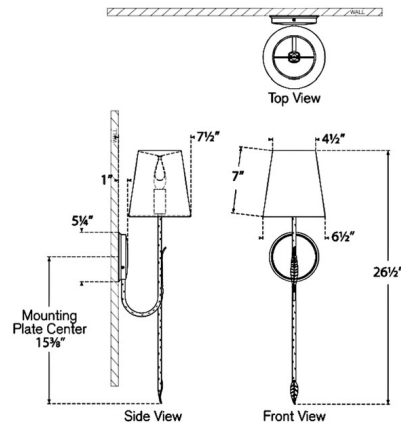

Specifications

COLOR Linen
BODY FINISH Aged Iron
WATTAGE 6.5W
DIMMER Standard 120V
DIMENSIONS 6.5"W x 26.5"H x 7.5"D
BULB NOT INCLUDED 1 x B11/Candelabra (E12)/6.5W/120V LED

Shown in aged iron / linen

CLICK TO VIEW PRODUCT