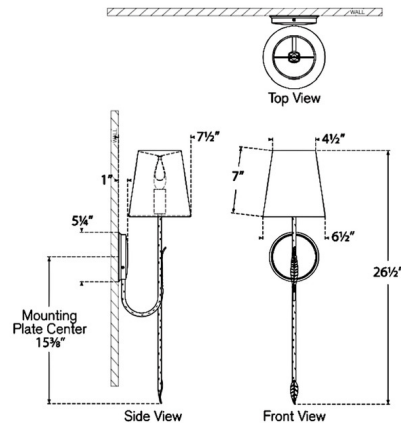

Shown in aged iron / linen

Specifications

COLOR Linen
BODY FINISH Aged Iron
WATTAGE 6.5W
DIMMER Standard 120V
DIMENSIONS 6.5"W x 26.5"H x 7.5"D
BULB NOT INCLUDED 1 x B11/Candelabra (E12)/6.5W/120V LED

CLICK TO VIEW PRODUCT