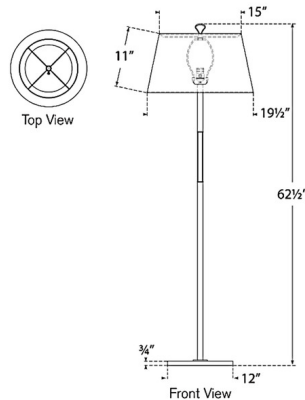

### Specifications

COLOR . . . . . Linen  
BODY FINISH . . . . . Bronze / Chocolate Leather  
WATTAGE . . . . . 15W  
DIMMER . . . . . Included  
DIMENSIONS . . . . . 19.5"W x 62.5"H  
BULB NOT INCLUDED . . . . . 1 x A19/Medium (E26)/15W/120V LED

### Technical Information

PRODUCT DIMENSIONS . . . . . Cord: 144"

Shown in bronze / chocolate leather / linen

CLICK TO VIEW PRODUCT

Notes: