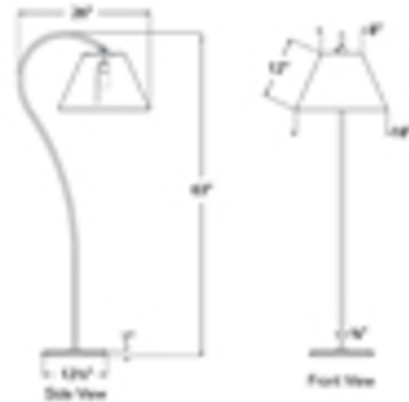

Shown in aged iron / linen

CLICK TO VIEW PRODUCT

Notes: