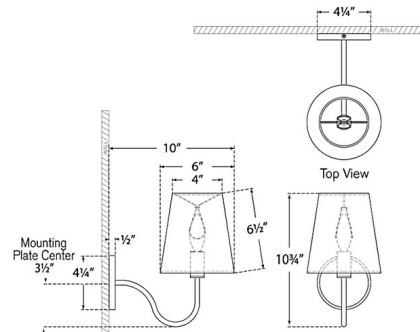

Shown in polished nickel / linen

Specifications

COLOR Linen
BODY FINISH Polished Nickel
WATTAGE 6.5W
DIMMER Standard 120V
DIMENSIONS 6"W x 10.75"H x 10"D
BULB NOT INCLUDED 1 x B11/Candelabra (E12)/6.5W/120V LED