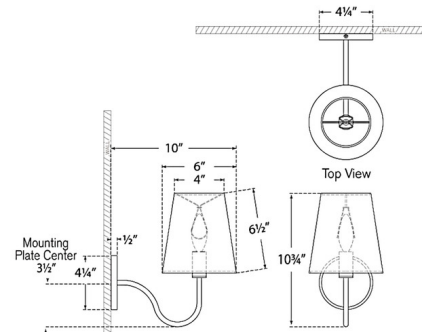

### Description

The Lyndsie Wall Sconce brings a simple beauty to your interior space. The smooth, curved arm is topped with a tapered shade that casts warm shadows of light cross your room.

Shown in polished nickel / linen

### Specifications

COLOR	..... Linen
BODY FINISH	..... Polished Nickel
WATTAGE	..... 6.5W
DIMMER	..... Standard 120V
DIMENSIONS	..... 6"W x 10.75"H x 10"D
BULB NOT INCLUDED	..... 1 x B11/Candelabra (E12)/6.5W/120V LED