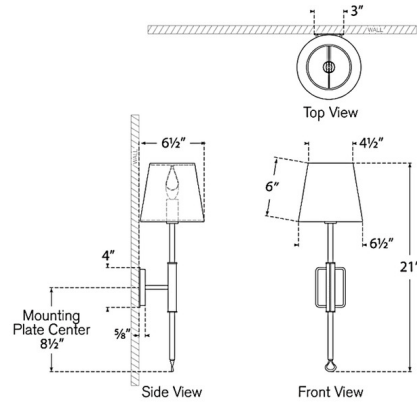

CLICK TO VIEW PRODUCT

Notes: