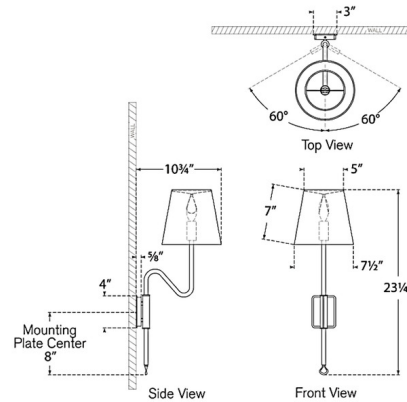

Description

The Griffin Articulating Wall Sconce brings a natural sophistication to your interior space. The smooth frame is complemented by a leather wrapping and topped with a tapered linen shade that casts warm shadows across your room. Adjusts 60 degrees on either side.

Shown in polished nickel / parchment leather / linen

Specifications

COLOR Linen
BODY FINISH Polished Nickel / Parchment Leather
WATTAGE 6.5W
DIMMER Standard 120V
DIMENSIONS 7.5"W x 23.25"H x 10.75"D
BULB NOT INCLUDED 1 x B10/Candelabra (E12)/6.5W/120V LED