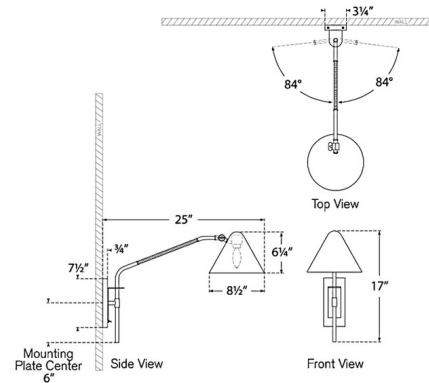

By Visual Comfort Signature

Description

The Laken Articulating Wall Light brings a subtle elegance to your interior space. The mix of materials brings a contrast between farmhouse and industrial. The cone shaped diffuser casts warm light across your room. The arm swings 84 degrees on each side. On/Off toggle switch is located on the back plate. May be used as a plug-in, with included cord and cord covers or hardwired. Note: If hardwiring, fixture does not cover a standard US junction box and requires a 2 x 4 inch junction box.

Shown in hand-rubbed antique brass / natural rattan / white glass

Specifications

COLOR White Glass
BODY FINISH Hand-Rubbed Antique Brass / Natural Rattan
WATTAGE 6.5W
DIMMER Standard 120V
DIMENSIONS 8.5"W x 17"H x 25"D
BULB NOT INCLUDED 1 x B10/Candelabra (E12)/6.5W/120V LED