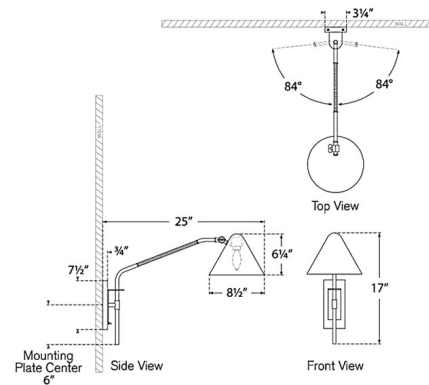

By Visual Comfort Signature

Description

The Laken Articulating Wall Light brings a subtle elegance to your interior space. The mix of materials brings a contrast between farmhouse and industrial. The cone shaped diffuser casts warm light across your room. The arm swings 84 degrees on each side. On/Off toggle switch is located on the back plate. May be used as a plug-in, with included cord and cord covers or hardwired. Note: If hardwiring, fixture does not cover a standard US junction box and requires a 2 x 4 inch junction box.

Shown in hand-rubbed antique brass / natural rattan / white glass

Specifications

COLOR White Glass
BODY FINISH Hand-Rubbed Antique Brass / Natural Rattan
WATTAGE 6.5W
DIMMER Standard 120V
DIMENSIONS 8.5"W x 17"H x 25"D
BULB NOT INCLUDED 1 x B10/Candelabra (E12)/6.5W/120V LED