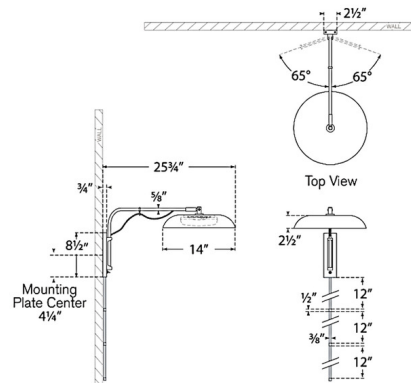

### Description

The Cyrus Articulating Hardwired / Plug-in Wall Light adds a clean, modern look to your interior space. The low dome shaped diffuser and bare wire adds a hint of industrialism to your room. Arm swings 65 degrees on each side. May be used as a plug-in, with the included cord and on/off switch on the back plate. Note: Fixture does not cover a standard US junction box and requires a 2 x 4 inch junction box when hardwiring.

### Specifications

COLOR	White Glass
BODY FINISH	Hand-Rubbed Antique Brass
WATTAGE	18W
DIMMER	Low Voltage Electronic
DIMENSIONS	14"W x 13.5"H x 25.75"D
INTEGRATED LED MODULE	1 x LED/18W/120V LED