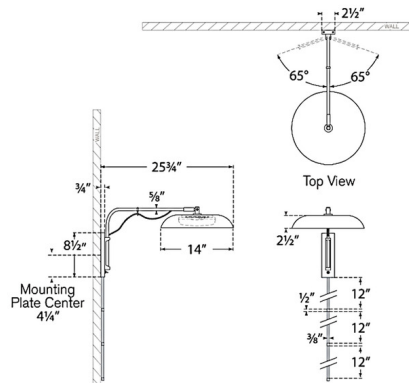

By Visual Comfort Signature

Description

The Cyrus Articulating Hardwired / Plug-in Wall Light adds a clean, modern look to your interior space. The low dome shaped diffuser and bare wire adds a hint of industrialism to your room. Arm swings 65 degrees on each side. May be used as a plug-in, with the included cord and on/off switch on the back plate. Note: Fixture does not cover a standard US junction box and requires a 2 x 4 inch junction box when hardwiring.

Shown in hand-rubbed antique brass / white glass

Specifications

COLOR	White Glass
BODY FINISH	Hand-Rubbed Antique Brass
WATTAGE	18W
DIMMER	Low Voltage Electronic
DIMENSIONS	14"W x 13.5"H x 25.75"D
INTEGRATED LED MODULE	1 x LED/18W/120V LED