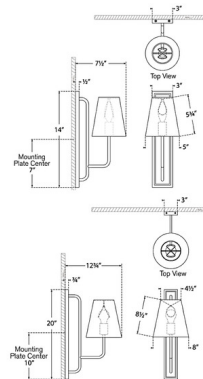

### Description

The Rui Wall Sconce introduces a blend of organic and modern aesthetics to your interior environment. Its sleek frame supports a tapered shade, available in various materials, which projects a warm glow and creates inviting shadows throughout the room. Note: No Natural Abaca shade in the 14 inch height. Fixture does not cover a standard US junction box and requires a 2 x 4 inch junction box.

### Specifications

COLOR . . . . . Linen  
BODY FINISH . . . . . Aged Iron  
WATTAGE . . . . . 6.5W  
DIMMER . . . . . Standard 120V  
DIMENSIONS . . . . . 5"W x 14"H x 7.5"D  
BULB NOT INCLUDED . . . . . 1 x B11/Candelabra (E12)/6.5W/120V LED