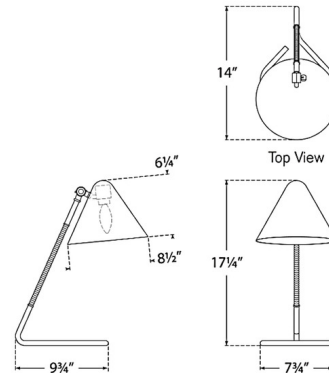

By Visual Comfort Signature

Description

The Laken Table Lamp brings a subtle elegance to your interior space. The mix of materials brings a contrast between farmhouse and industrial. The cone shaped diffuser casts warm light across your room. On/Off switch is located on the lamp cord.

Shown in polished nickel / black rattan / matte white

Specifications

COLOR Matte White
BODY FINISH Polished Nickel / Black Rattan
WATTAGE 6.5W
DIMMER N/A
DIMENSIONS 14"W x 17.25"H
BULB NOT INCLUDED 1 x B10/Candelabra (E12)/6.5W/120V LED

Technical Information

PRODUCT DIMENSIONS Cord: 144"

CLICK TO VIEW PRODUCT

Notes: