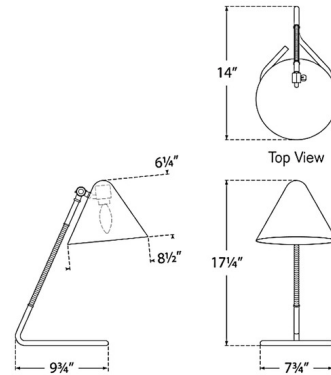

### Description

The Laken Table Lamp brings a subtle elegance to your interior space. The mix of materials brings a contrast between farmhouse and industrial. The cone shaped diffuser casts warm light across your room. On/Off switch is located on the lamp cord.

### Specifications

COLOR . . . . . Matte White  
BODY FINISH . . . . . Polished Nickel / Black Rattan  
WATTAGE . . . . . 6.5W  
DIMMER . . . . . N/A  
DIMENSIONS . . . . . 14"W x 17.25"H  
BULB NOT INCLUDED . . . . . 1 x B10/Candelabra (E12)/6.5W/120V LED

### Technical Information

PRODUCT DIMENSIONS . . . . . Cord: 144"

CLICK TO VIEW PRODUCT

Notes: