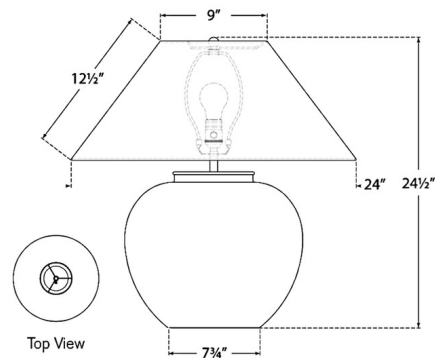

Shown in ivory / linen

Specifications

COLOR Linen
BODY FINISH Ivory
WATTAGE 15W
DIMMER Included
DIMENSIONS 24"W x 24.5"H
BULB NOT INCLUDED 1 x A19/Medium (E26)/15W/120V LED

Technical Information

PRODUCT DIMENSIONS Cord: 120"