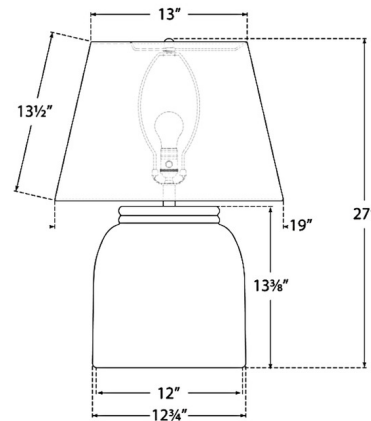

### Specifications

COLOR	Linen
BODY FINISH	Silt Grey
WATTAGE	15W
DIMMER	N/A
DIMENSIONS	19"W x 27.25"H
BULB NOT INCLUDED	1 x A19/Medium (E26)/15W/120V LED

### Technical Information

PRODUCT DIMENSIONS	Cord: 72"
--------------------	-----------

CLICK TO VIEW PRODUCT

Notes: