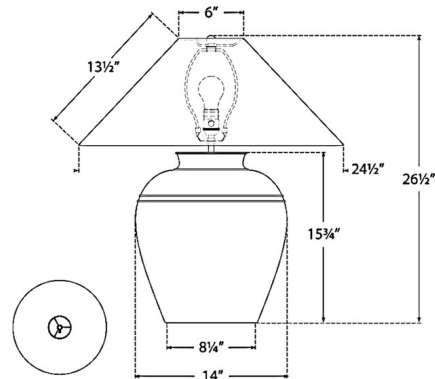

Shown in ivory / linen

Specifications

COLOR Linen
BODY FINISH Ivory
WATTAGE 15W
DIMMER Included
DIMENSIONS 24.5"W x 26.5"H
BULB NOT INCLUDED 1 x A19/Medium (E26)/15W/120V LED

Technical Information

PRODUCT DIMENSIONS Cord: 120"