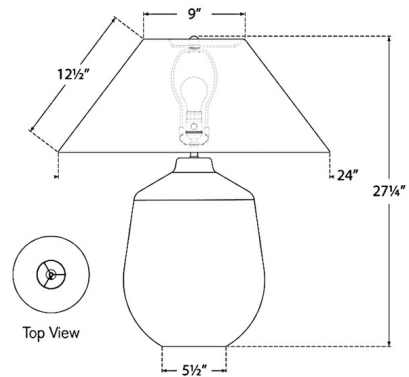

By Visual Comfort Signature

Description

The Lillis Table Lamp enhances the aesthetic appeal of your interior space with its elegant design. Featuring a classic jar shaped base, it is complemented by a wide conical linen shade that emits a warm glow, creating inviting shadows throughout the room. The dimmer switch is conveniently positioned on the lamp socket.

Shown in waxed bisque / linen

Specifications

COLOR Linen
BODY FINISH Waxed Bisque
WATTAGE 15W
DIMMER Included
DIMENSIONS 24"W x 27.25"H
BULB NOT INCLUDED 1 x A19/Medium (E26)/15W/120V LED

Technical Information

PRODUCT DIMENSIONS Cord: 120"

CLICK TO VIEW PRODUCT

Notes: