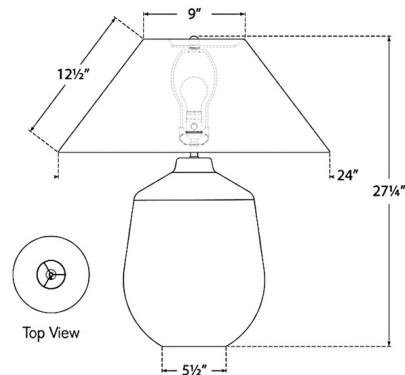

By Visual Comfort Signature

Description

The Lillis Table Lamp enhances the aesthetic appeal of your interior space with its elegant design. Featuring a classic jar shaped base, it is complemented by a wide conical linen shade that emits a warm glow, creating inviting shadows throughout the room. The dimmer switch is conveniently positioned on the lamp socket.

Shown in waxed bisque / linen

Specifications

COLOR Linen
BODY FINISH Waxed Bisque
WATTAGE 15W
DIMMER Included
DIMENSIONS 24"W x 27.25"H
BULB NOT INCLUDED 1 x A19/Medium (E26)/15W/120V LED

Technical Information

PRODUCT DIMENSIONS Cord: 120"

CLICK TO VIEW PRODUCT

Notes: