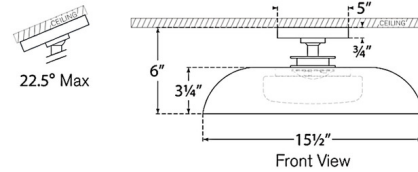

By Visual Comfort Signature

Description

The Cyrus Ceiling Flush Light adds a clean, modern look to your interior space. The low dome shaped diffuser covers a glass diffuser, adding a hint of industrialism to your room. Sloped ceiling to 22.5 degrees max.

Shown in hand-rubbed antique brass / white / white glass

Specifications

COLOR	White Glass
BODY FINISH	Hand-Rubbed Antique Brass / White
WATTAGE	15W
DIMMER	Low Voltage Electronic
DIMENSIONS	15.5"W x 6"H
INTEGRATED LED MODULE	1 x LED/15W/120V LED