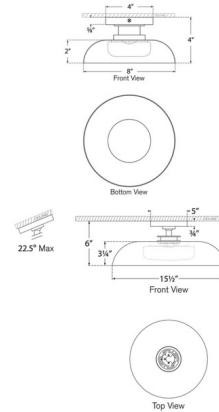

Shown in polished nickel / white / white glass