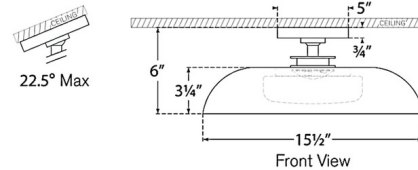

By Visual Comfort Signature

Description

The Cyrus Ceiling Flush Light adds a clean, modern look to your interior space. The low dome shaped diffuser covers a glass diffuser, adding a hint of industrialism to your room. Sloped ceiling to 22.5 degrees max.

Shown in polished nickel / white / white glass

Specifications

COLOR	White Glass
BODY FINISH	Polished Nickel / White
WATTAGE	15W
DIMMER	Low Voltage Electronic
DIMENSIONS	15.5"W x 6"H
INTEGRATED LED MODULE	1 x LED/15W/120V LED