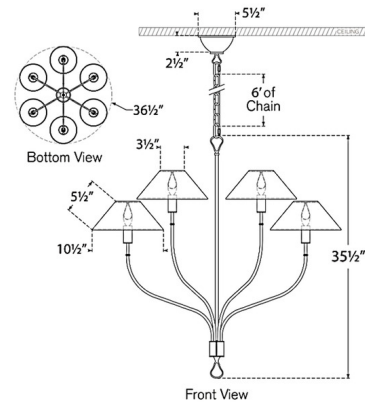

### Specifications

COLOR . . . . . Linen  
BODY FINISH . . . . . Hand-Rubbed Antique Brass / Chocolate Leather  
WATTAGE . . . . . 39W  
DIMMER . . . . . Standard 120V  
DIMENSIONS . . . . . 36.5"W x 35.5"H  
BULB NOT INCLUDED . . . . . 6 x B10/Candelabra (E12)/6.5W/120V LED

### Technical Information

PRODUCT DIMENSIONS . . . . . Adjustable Chain Length: 72"

CLICK TO VIEW PRODUCT

Notes: