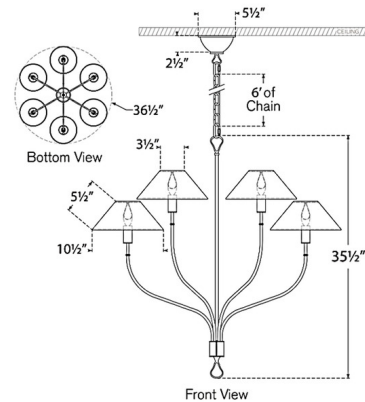

By Visual Comfort Signature

Description

The Griffin Staggered Chandelier brings a natural sophistication to your interior space. The curved, staggered height arms are complemented by a leather wrapping and topped with a tapered linen shade that casts warm shadows across your room.

Shown in hand-rubbed antique brass / chocolate leather / linen

Specifications

COLOR Linen
BODY FINISH Hand-Rubbed Antique Brass / Chocolate Leather
WATTAGE 39W
DIMMER Standard 120V
DIMENSIONS 36.5"W x 35.5"H
BULB NOT INCLUDED 6 x B10/Candelabra (E12)/6.5W/120V LED

Technical Information

PRODUCT DIMENSIONS Adjustable Chain Length: 72"

CLICK TO VIEW PRODUCT

Notes: