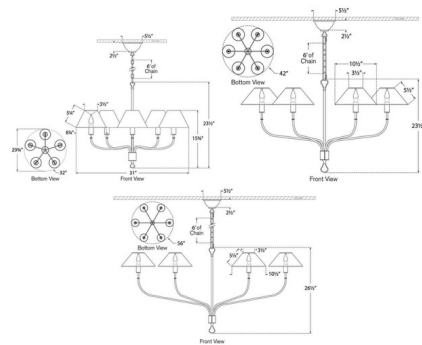

Shown in hand-rubbed antique brass / saddle leather / linen

Specifications

COLOR Linen
BODY FINISH Hand-Rubbed Antique Brass / Saddle Leather
WATTAGE 39W
DIMMER Standard 120V
DIMENSIONS 42"W x 23.5"H
BULB NOT INCLUDED 6 x B10/Candelabra (E12)/6.5W/120V LED

Technical Information

PRODUCT DIMENSIONS Adjustable Chain Length: 72"

CLICK TO VIEW PRODUCT

Notes: