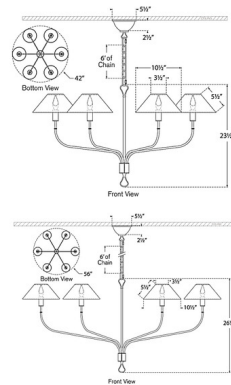

Shown in hand-rubbed antique brass / saddle leather / linen

Specifications

COLOR Linen
BODY FINISH Hand-Rubbed Antique Brass / Saddle Leather
WATTAGE 39W
DIMMER Standard 120V
DIMENSIONS 42"W x 23.5"H
BULB NOT INCLUDED 6 x B10/Candelabra (E12)/6.5W/120V LED

Technical Information

PRODUCT DIMENSIONS Adjustable Chain Length: 72"

CLICK TO VIEW PRODUCT

Notes: