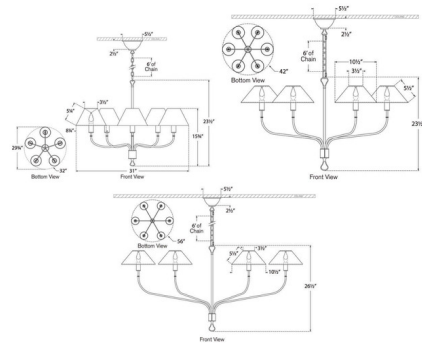

Shown in polished nickel / parchment leather / linen

Specifications

COLOR Linen
BODY FINISH Polished Nickel / Parchment Leather
WATTAGE 39W
DIMMER Standard 120V
DIMENSIONS 42"W x 23.5"H
BULB NOT INCLUDED 6 x B10/Candelabra (E12)/6.5W/120V LED