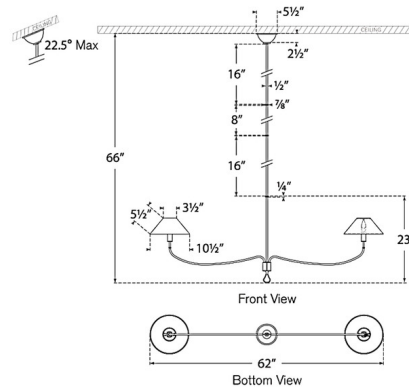

By Visual Comfort Signature

Description

The Griffin Linear Chandelier brings a natural sophistication to your interior space. The curved, linear arms are complemented by a leather wrapping and topped with a tapered linen shade that casts warm shadows across your room. Sloped ceiling to 22.5 degrees max. Note: Custom Overall Heights are available. For quotes, please contact our sales team.

Shown in bronze / chocolate leather / linen

Specifications

COLOR Linen
BODY FINISH Bronze / Chocolate Leather
WATTAGE 13W
DIMMER Standard 120V
DIMENSIONS 62"L x 10.5"W x 23"H
BULB NOT INCLUDED 2 x B10/Candelabra (E12)/6.5W/120V LED

Technical Information

PRODUCT DIMENSIONS Downrods: One 8" and Two 16" Included

CLICK TO VIEW PRODUCT

Notes: