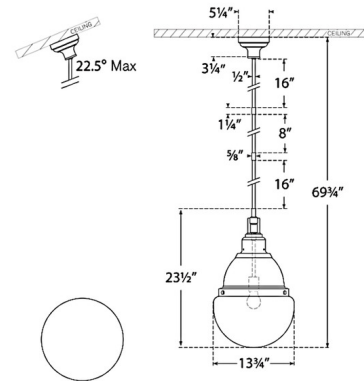

### Description

The Bernard Pendant introduces a timeless elegance to your interior space. Its tiered frame supports a pristine glass globe, which emits a gentle glow, creating warm shadows throughout your room. Sloped ceiling compatible to 22.5 degrees max. Note: Custom Overall Heights are available. For quotes, please contact our sales team.

### Specifications

COLOR	White
BODY FINISH	Bronze
WATTAGE	15W
DIMMER	Standard 120V
DIMENSIONS	13.75"W x 23.5"H
BULB NOT INCLUDED	1 x A19/Medium (E26)/15W/120V LED

CLICK TO VIEW PRODUCT

Notes: