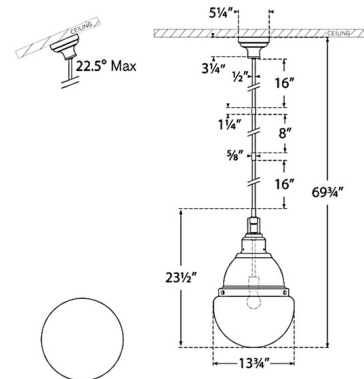

### Description

The Bernard Pendant introduces a timeless elegance to your interior space. Its tiered frame supports a pristine glass globe, which emits a gentle glow, creating warm shadows throughout your room. Sloped ceiling compatible to 22.5 degrees max. Note: Custom Overall Heights are available. For quotes, please contact our sales team.

### Specifications

COLOR	White
BODY FINISH	Hand-Rubbed Antique Brass
WATTAGE	15W
DIMMER	Standard 120V
DIMENSIONS	13.75"W x 23.5"H
BULB NOT INCLUDED	1 x A19/Medium (E26)/15W/120V LED

CLICK TO VIEW PRODUCT