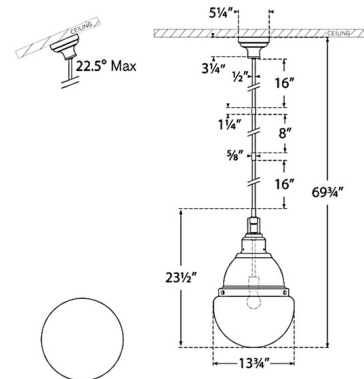

Lightology

lightology.com
866-954-4489
05-24-26

Project: _____

Company: _____

Location: _____ Fixture Type: _____

SPEC #: **VCG1382250**

Approved On: _____ Approved By: _____

Bernard Pendant

By Visual Comfort Signature

Description

The Bernard Pendant introduces a timeless elegance to your interior space. Its tiered frame supports a pristine glass globe, which emits a gentle glow, creating warm shadows throughout your room. Sloped ceiling compatible to 22.5 degrees max. Note: Custom Overall Heights are available. For quotes, please contact our sales team.

Shown in hand-rubbed antique brass / white

Specifications

COLOR	White
BODY FINISH	Hand-Rubbed Antique Brass
WATTAGE	15W
DIMMER	Standard 120V
DIMENSIONS	13.75"W x 23.5"H
BULB NOT INCLUDED	1 x A19/Medium (E26)/15W/120V LED

CLICK TO VIEW PRODUCT

Notes: