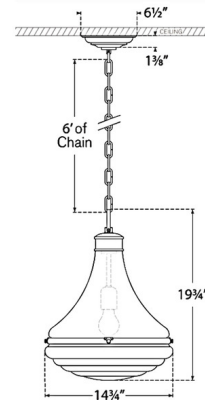

### Specifications

COLOR . . . . . White  
BODY FINISH . . . . . Bronze  
WATTAGE . . . . . 15W  
DIMMER . . . . . Standard 120V  
DIMENSIONS . . . . . 14.75"W x 19.75"H  
BULB NOT INCLUDED . . . . . 1 x A19/Medium (E26)/15W/120V LED

### Technical Information

PRODUCT DIMENSIONS . . . . . Adjustable Chain Length: 72"

Shown in bronze / white

CLICK TO VIEW PRODUCT

Notes: