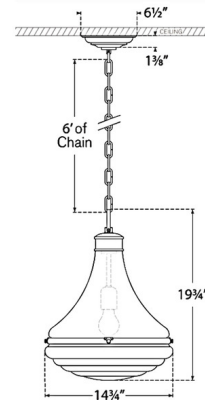

CLICK TO VIEW PRODUCT

Notes: