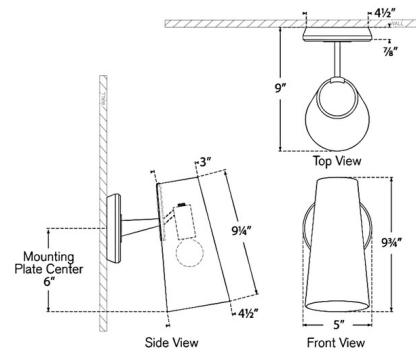

By Visual Comfort Signature

Description

The Olina Wall Sconce introduces a rustic, farmhouse aesthetic to your interior space. Its sleek metal frame is enhanced by a wooden accent back plate and a linen shade, which projects a warm glow throughout your room. An On/Off toggle switch is conveniently positioned on the backplate.

Shown in polished nickel / ebony / linen

Specifications

COLOR Linen
BODY FINISH Polished Nickel / Ebony
WATTAGE 5W
DIMMER Standard 120V
DIMENSIONS 5"W x 9.75"H x 9"D
BULB NOT INCLUDED 1 x B11/Candelabra (E12)/5W/120V LED