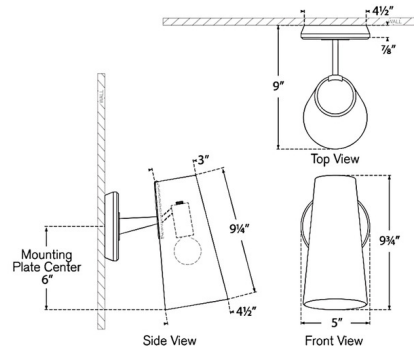

By Visual Comfort Signature

Description

The Olina Wall Sconce introduces a rustic, farmhouse aesthetic to your interior space. Its sleek metal frame is enhanced by a wooden accent back plate and a linen shade, which projects a warm glow throughout your room. An On/Off toggle switch is conveniently positioned on the backplate.

Shown in polished nickel / ebony / linen

Specifications

| | |
|-------------------|--------------------------------------|
| COLOR | Linon |
| BODY FINISH | Polished Nickel / Ebony |
| WATTAGE | 5W |
| DIMMER | Standard 120V |
| DIMENSIONS | 5"W x 9.75"H x 9"D |
| BULB NOT INCLUDED | 1 x B11/Candelabra (E12)/5W/120V LED |