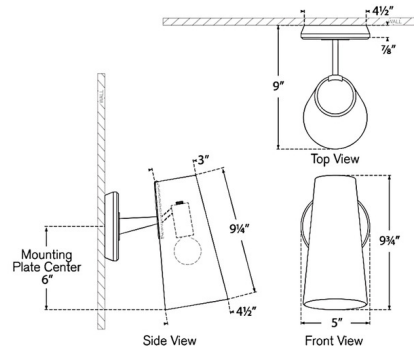

Specifications

COLOR	Linon
BODY FINISH	Polished Nickel / Ebony
WATTAGE	5W
DIMMER	Standard 120V
DIMENSIONS	5"W x 9.75"H x 9"D
BULB NOT INCLUDED	1 x B11/Candelabra (E12)/5W/120V LED

CLICK TO VIEW PRODUCT

Notes: