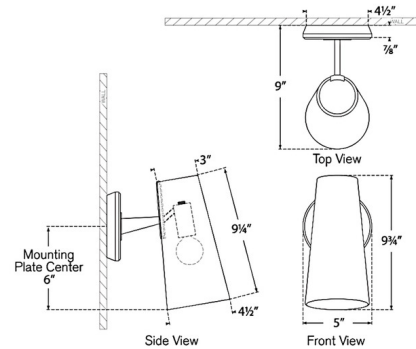

By Visual Comfort Signature

Description

The Olina Wall Sconce introduces a rustic, farmhouse aesthetic to your interior space. Its sleek metal frame is enhanced by a wooden accent back plate and a linen shade, which projects a warm glow throughout your room. An On/Off toggle switch is conveniently positioned on the backplate.

Shown in polished nickel / ebony / linen

Specifications

COLOR	Linon
BODY FINISH	Polished Nickel / Ebony
WATTAGE	5W
DIMMER	Standard 120V
DIMENSIONS	5"W x 9.75"H x 9"D
BULB NOT INCLUDED	1 x B11/Candelabra (E12)/5W/120V LED