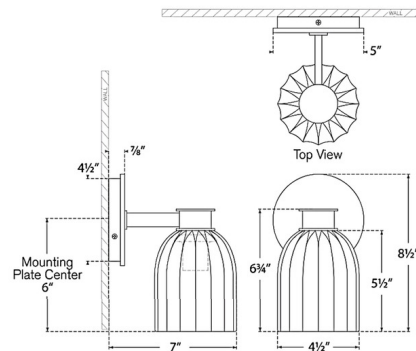

### Specifications

COLOR . . . . . Clear  
BODY FINISH . . . . . Hand-Rubbed Antique Brass  
WATTAGE . . . . . 5.5W  
DIMMER . . . . . Standard 120V  
DIMENSIONS . . . . . 5"W x 8.5"H x 7"D  
BULB NOT INCLUDED . . . . . 1 x G16.5/Candelabra (E12)/5.5W/120V LED