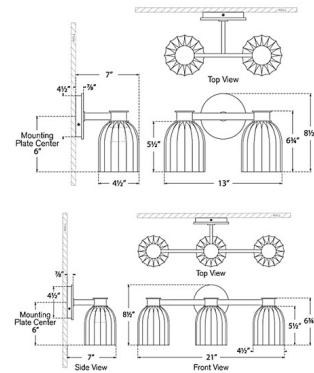

Description

The Asalea Bathroom Vanity Light brings a contemporary vibe to a midcentury modern French design. The smooth metal body is complemented by elegant ribbed glass that casts warm light across your room.

Shown in polished nickel / clear

Specifications

COLOR Clear
 BODY FINISH Polished Nickel
 WATTAGE 11W
 DIMMER Standard 120V
 DIMENSIONS 13"W x 8.5"H x 7"D
 BULB NOT INCLUDED 2 x G16.5/Candelabra (E12)/5.5W/120V LED