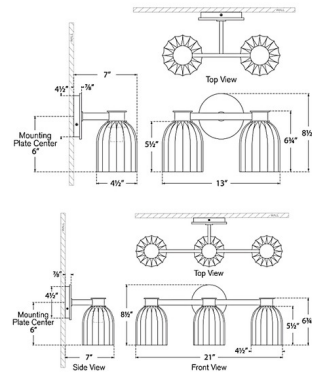

### Specifications

COLOR . . . . . Clear  
BODY FINISH . . . . . Polished Nickel  
WATTAGE . . . . . 11W  
DIMMER . . . . . Standard 120V  
DIMENSIONS . . . . . 13"W x 8.5"H x 7"D  
BULB NOT INCLUDED . . . . . 2 x G16.5/Candelabra (E12)/5.5W/120V LED