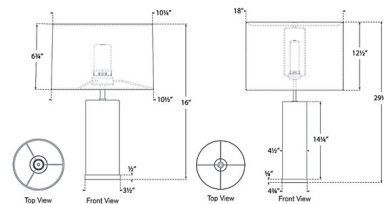

Shown in alabaster / linen

Specifications

COLOR Linen
BODY FINISH Alabaster
WATTAGE 2W
DIMMER Included
DIMENSIONS 10.5"W x 16"H
INTEGRATED LED MODULE 1 x LED/2W/120V LED

Technical Information

PRODUCT DIMENSIONS USB-C Cable: 72"
LAMP COLOR 2700K
LUMENS/WATT 30.00
LUMINOUS FLUX 60 lumens