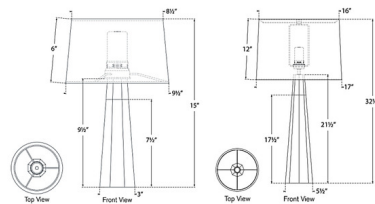

Shown in alabaster / linen

Specifications

COLOR Linen
BODY FINISH Alabaster
WATTAGE 2W
DIMMER Included
DIMENSIONS 9.5"W x 15"H
INTEGRATED LED MODULE 1 x LED/2W/120V LED

Technical Information

PRODUCT DIMENSIONS USB-C Cable: 72"
LAMP COLOR 2700K
LUMENS/WATT 30.00
LUMINOUS FLUX 60 lumens