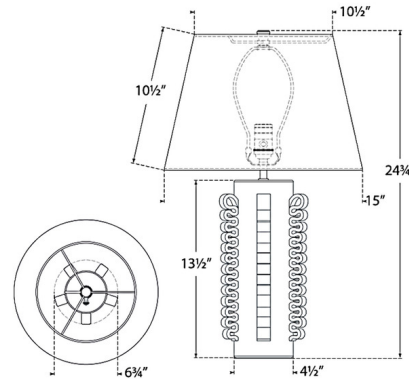

By Visual Comfort Signature

Description

The Amandine Table Lamp brings a bold, decorative look to your interior space. The ceramic column is complemented by ribbon details and topped with a tapered shade that casts warm shadows of light across your room. Dimmer switch is located on the lamp socket. Reactive Ceramic Glazes Will Vary in Color and Texture.

Shown in raven black / linen

Specifications

COLOR Linen
BODY FINISH Raven Black
WATTAGE 15W
DIMMER Included
DIMENSIONS 15"W x 24.75"H
BULB NOT INCLUDED 1 x A19/Medium (E26)/15W/120V LED

Technical Information

PRODUCT DIMENSIONS Cord: 144"

CLICK TO VIEW PRODUCT

Notes: