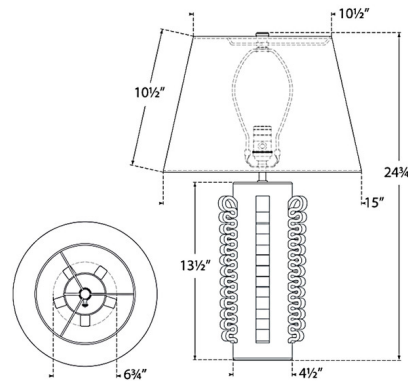

By Visual Comfort Signature

Description

The Amandine Table Lamp brings a bold, decorative look to your interior space. The ceramic column is complemented by ribbon details and topped with a tapered shade that casts warm shadows of light across your room. Dimmer switch is located on the lamp socket. Reactive Ceramic Glazes Will Vary in Color and Texture.

Shown in raven black / linen

Specifications

COLOR Linen
BODY FINISH Raven Black
WATTAGE 15W
DIMMER Included
DIMENSIONS 15"W x 24.75"H
BULB NOT INCLUDED 1 x A19/Medium (E26)/15W/120V LED

Technical Information

PRODUCT DIMENSIONS Cord: 144"

CLICK TO VIEW PRODUCT

Notes: