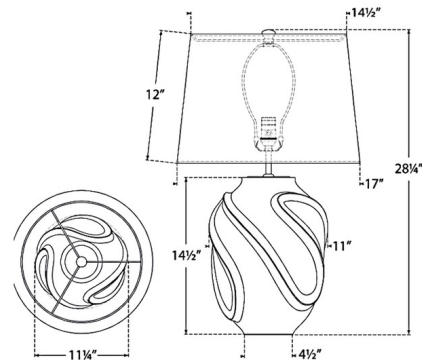

By Visual Comfort Signature

Description

The Idalia Table Lamp enhances the aesthetic appeal of your interior space with its natural elegance. Its organic form is complemented by a linen shade, which diffuses a warm glow throughout your room. A dimmer switch is conveniently positioned on the lamp socket.

Shown in raven black / linen

Specifications

COLOR Linen
BODY FINISH Raven Black
WATTAGE 15W
DIMMER Included
DIMENSIONS 17"W x 28.25"H
BULB NOT INCLUDED 1 x A19/Medium (E26)/15W/120V LED

Technical Information

PRODUCT DIMENSIONS Cord: 72"

CLICK TO VIEW PRODUCT

Notes: