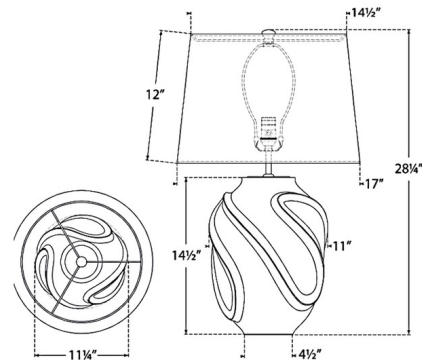

### Specifications

COLOR . . . . . Linen  
BODY FINISH . . . . . Raven Black  
WATTAGE . . . . . 15W  
DIMMER . . . . . Included  
DIMENSIONS . . . . . 17"W x 28.25"H  
BULB NOT INCLUDED . . . . . 1 x A19/Medium (E26)/15W/120V LED

### Technical Information

PRODUCT DIMENSIONS . . . . . Cord: 72"

CLICK TO VIEW PRODUCT

Notes: