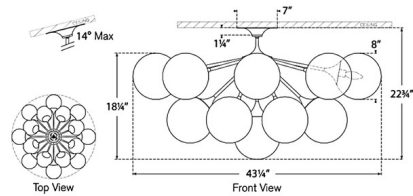

By Visual Comfort Signature

Description

The Cristol Large Ceiling Light seamlessly blends vintage elegance with modern aesthetics, enhancing any interior space. The hand-blown striae glass globes impart a unique sophistication, while the sculptural, contemporary frame introduce a fresh allure. Sloped ceiling compatible to 22.5 degrees.

Shown in polished nickel / white striae

Specifications

COLOR White Strie
BODY FINISH Polished Nickel
WATTAGE 110.5W
DIMMER Standard 120V
DIMENSIONS 43.25"W x 22.75"H
BULB NOT INCLUDED 17 x B11/Candelabra (E12)/6.5W/120V LED