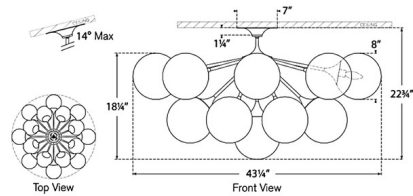

By Visual Comfort Signature

Description

The Cristol Large Ceiling Light seamlessly blends vintage elegance with modern aesthetics, enhancing any interior space. The hand-blown strie glass globes impart a unique sophistication, while the sculptural, contemporary frame introduce a fresh allure. Sloped ceiling compatible to 22.5 degrees.

Shown in polished nickel / white strie

Specifications

COLOR White Strie
BODY FINISH Polished Nickel
WATTAGE 110.5W
DIMMER Standard 120V
DIMENSIONS 43.25"W x 22.75"H
BULB NOT INCLUDED 17 x B11/Candelabra (E12)/6.5W/120V LED