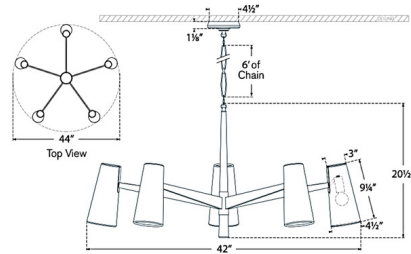

Shown in hand-rubbed antique brass / mahogany / linen

Specifications

COLOR Linen
BODY FINISH Hand-Rubbed Antique Brass / Mahogany
WATTAGE 25W
DIMMER Standard 120V
DIMENSIONS 44"W x 20.5"H
BULB NOT INCLUDED 5 x B11/Candelabra (E12)/5W/120V LED

Technical Information

PRODUCT DIMENSIONS Adjustable Chain Length: 72"

CLICK TO VIEW PRODUCT

Notes: