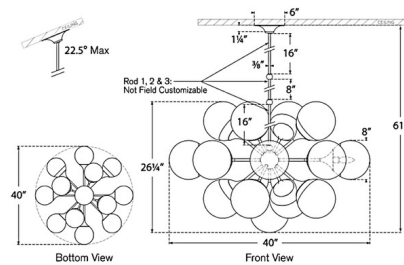

### Description

The Cristol Large Chandelier seamlessly blends vintage elegance with modern aesthetics, enhancing any interior space. The hand-blown strie glass globes impart a unique sophistication, while the sculptural, contemporary frame introduce a fresh allure. Sloped ceiling compatible to 22.5 degrees. Note: Downrods are not customizable. Custom Overall Heights are available. For quotes, please contact our sales team.

### Specifications

COLOR	White Strie
BODY FINISH	Hand-Rubbed Antique Brass
WATTAGE	110.5W
DIMMER	Standard 120V
DIMENSIONS	40"W x 26.25"H
BULB NOT INCLUDED	17 x B11/Candelabra (E12)/6.5W/120V LED

### Technical Information

PRODUCT DIMENSIONS . . . . . Downrods: One 8" and Two 16" Included

CLICK TO VIEW PRODUCT

Notes: