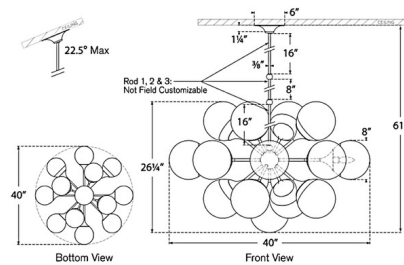

By Visual Comfort Signature

Description

The Cristol Large Chandelier seamlessly blends vintage elegance with modern aesthetics, enhancing any interior space. The hand-blown strie glass globes impart a unique sophistication, while the sculptural, contemporary frame introduce a fresh allure. Sloped ceiling compatible to 22.5 degrees. Note: Downrods are not customizable. Custom Overall Heights are available. For quotes, please contact our sales team.

Shown in hand-rubbed antique brass / white strie

Specifications

COLOR	White Strie
BODY FINISH	Hand-Rubbed Antique Brass
WATTAGE	110.5W
DIMMER	Standard 120V
DIMENSIONS	40"W x 26.25"H
BULB NOT INCLUDED	17 x B11/Candelabra (E12)/6.5W/120V LED

Technical Information

PRODUCT DIMENSIONS Downrods: One 8" and Two 16" Included

CLICK TO VIEW PRODUCT

Notes: