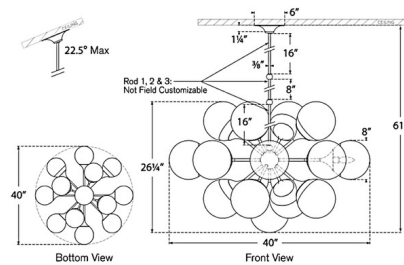

By Visual Comfort Signature

Description

The Cristol Large Chandelier seamlessly blends vintage elegance with modern aesthetics, enhancing any interior space. The hand-blown striae glass globes impart a unique sophistication, while the sculptural, contemporary frame introduce a fresh allure. Sloped ceiling compatible to 22.5 degrees. Note: Downrods are not customizable. Custom Overall Heights are available. For quotes, please contact our sales team.

Shown in polished nickel / white striae

Specifications

COLOR	White Strie
BODY FINISH	Polished Nickel
WATTAGE	110.5W
DIMMER	Standard 120V
DIMENSIONS	40"W x 26.25"H
BULB NOT INCLUDED	17 x B11/Candelabra (E12)/6.5W/120V LED