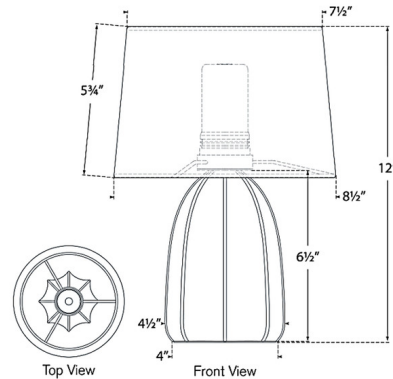

CLICK TO VIEW PRODUCT

Notes: