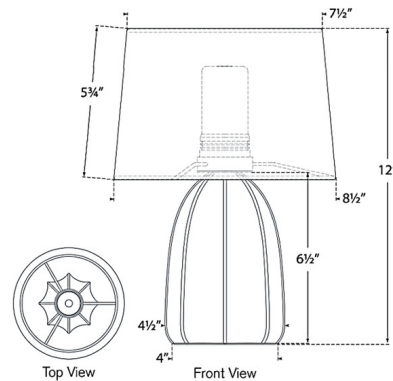

CLICK TO VIEW PRODUCT

Notes: