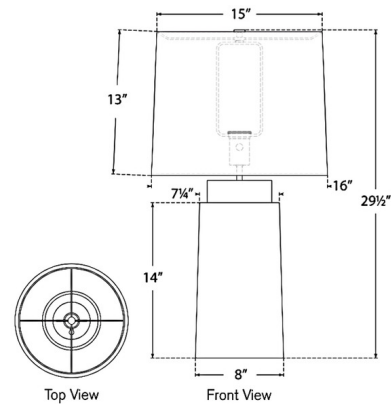

Shown in ivory / linen

Specifications

COLOR Linen
BODY FINISH Ivory
WATTAGE 15W
DIMMER N/A
DIMENSIONS 16"W x 29.5"H
BULB NOT INCLUDED 1 x A19/Medium (E26)/15W/120V LED

Technical Information

PRODUCT DIMENSIONS Cord: 144"