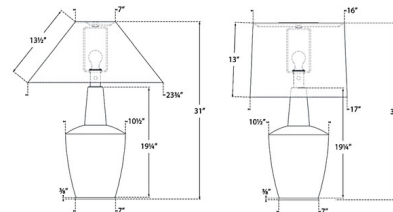

Shown in ivory / linen

Specifications

COLOR Linen
BODY FINISH Ivory
WATTAGE 15W
DIMMER Included
DIMENSIONS 23.75"W x 31"H
BULB NOT INCLUDED 1 x A19/Medium (E26)/15W/120V LED

Technical Information

PRODUCT DIMENSIONS Cord: 120"