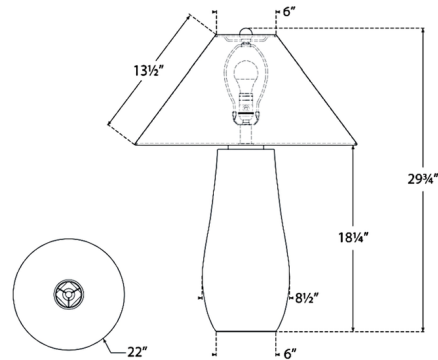

Description

The Cabazon Table Lamp introduces an elegant simplicity to your living space. Its slender form, featuring a square top, is enhanced by a broad cone-shaped linen shade that projects a warm glow throughout your room. A dimmer switch is conveniently positioned on the lamp socket.

Shown in natural terracotta / linen

Specifications

COLOR Linen
BODY FINISH Natural Terracotta
WATTAGE 15W
DIMMER Included
DIMENSIONS 22"W x 29.75"H
BULB NOT INCLUDED 1 x A19/Medium (E26)/15W/120V LED

CLICK TO VIEW PRODUCT