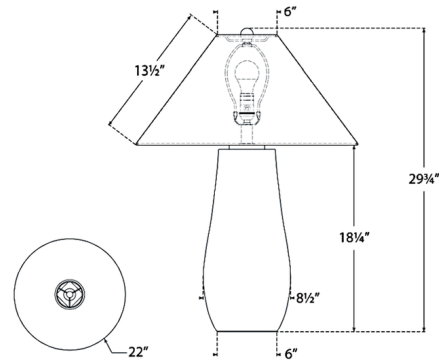

By Visual Comfort Signature

Description

The Cabazon Table Lamp introduces an elegant simplicity to your living space. Its slender form, featuring a square top, is enhanced by a broad cone-shaped linen shade that projects a warm glow throughout your room. A dimmer switch is conveniently positioned on the lamp socket.

Shown in natural terracotta / linen

Specifications

COLOR	Linon
BODY FINISH	Natural Terracotta
WATTAGE	15W
DIMMER	Included
DIMENSIONS	22"W x 29.75"H
BULB NOT INCLUDED	1 x A19/Medium (E26)/15W/120V LED

CLICK TO VIEW PRODUCT