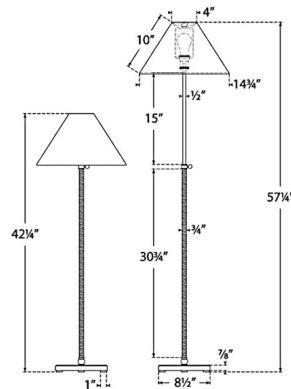

By Visual Comfort Signature

Description

The Basden Adjustable Floor Lamp offers a classic aesthetic infused with a touch of nature for your indoor space. Its slender stem is elegantly encased in natural rattan, culminating in a cone shaped shade that emits a warm glow throughout your room. Use the knob on the stem to adjust the height from 42.25 inches to 52.75 inches. Dimmer switch is conveniently located on the lamp socket.

Shown in antique burnished brass / linen

Specifications

COLOR Linen
BODY FINISH Antique Burnished Brass
WATTAGE 15W
DIMMER Included
DIMENSIONS 14.75"W x 42.25"H
BULB NOT INCLUDED 1 x A19/Medium (E26)/15W/120V LED

Technical Information

PRODUCT DIMENSIONS Cord: 144"
--------------------	------------------

CLICK TO VIEW PRODUCT

Notes: