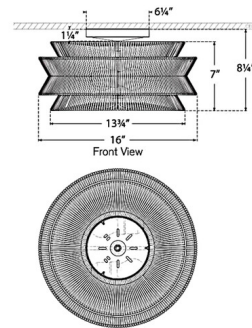

Shown in bronze / natural abaca

Specifications

COLOR	Natural Abaca
BODY FINISH	Bronze
WATTAGE	30W
DIMMER	Standard 120V
DIMENSIONS	16"W x 8.25"H
BULB NOT INCLUDED	2 x A19/Medium (E26)/15W/120V LED

CLICK TO VIEW PRODUCT