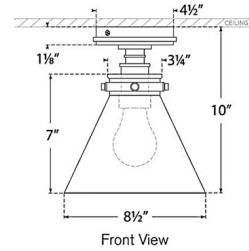

Shown in antique burnished brass / clear

Specifications

COLOR Clear
BODY FINISH Antique Burnished Brass
WATTAGE 15W
DIMMER Standard 120V
DIMENSIONS 8.5"W x 10"H
BULB NOT INCLUDED 1 x A19/Medium (E26)/15W/120V LED