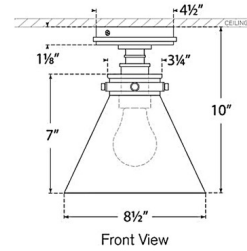

Shown in antique burnished brass / clear

Specifications

COLOR	Clear
BODY FINISH	Antique Burnished Brass
WATTAGE	15W
DIMMER	Standard 120V
DIMENSIONS	8.5"W x 10"H
BULB NOT INCLUDED	1 x A19/Medium (E26)/15W/120V LED