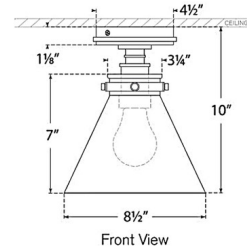

Shown in antique burnished brass / clear

Specifications

COLOR	Clear
BODY FINISH	Antique Burnished Brass
WATTAGE	15W
DIMMER	Standard 120V
DIMENSIONS	8.5"W x 10"H
BULB NOT INCLUDED	1 x A19/Medium (E26)/15W/120V LED