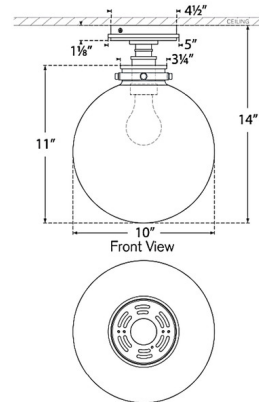

### Specifications

COLOR	White
BODY FINISH	Antique Burnished Brass
WATTAGE	15W
DIMMER	Standard 120V
DIMENSIONS	10"W x 14"H
BULB NOT INCLUDED	1 x A19/Medium (E26)/15W/120V LED

CLICK TO VIEW PRODUCT

Notes: