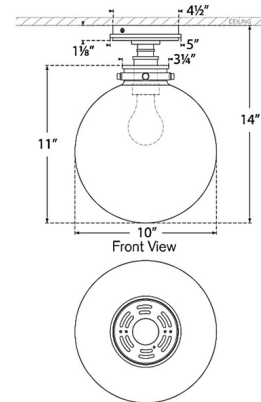

### Specifications

COLOR	White
BODY FINISH	Antique Burnished Brass
WATTAGE	15W
DIMMER	Standard 120V
DIMENSIONS	10"W x 14"H
BULB NOT INCLUDED	1 x A19/Medium (E26)/15W/120V LED

CLICK TO VIEW PRODUCT

Notes: