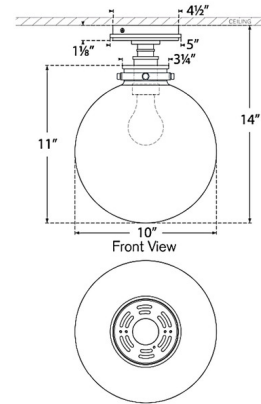

Shown in antique burnished brass / white

Specifications

COLOR White
BODY FINISH Antique Burnished Brass
WATTAGE 15W
DIMMER Standard 120V
DIMENSIONS 10"W x 14"H
BULB NOT INCLUDED 1 x A19/Medium (E26)/15W/120V LED